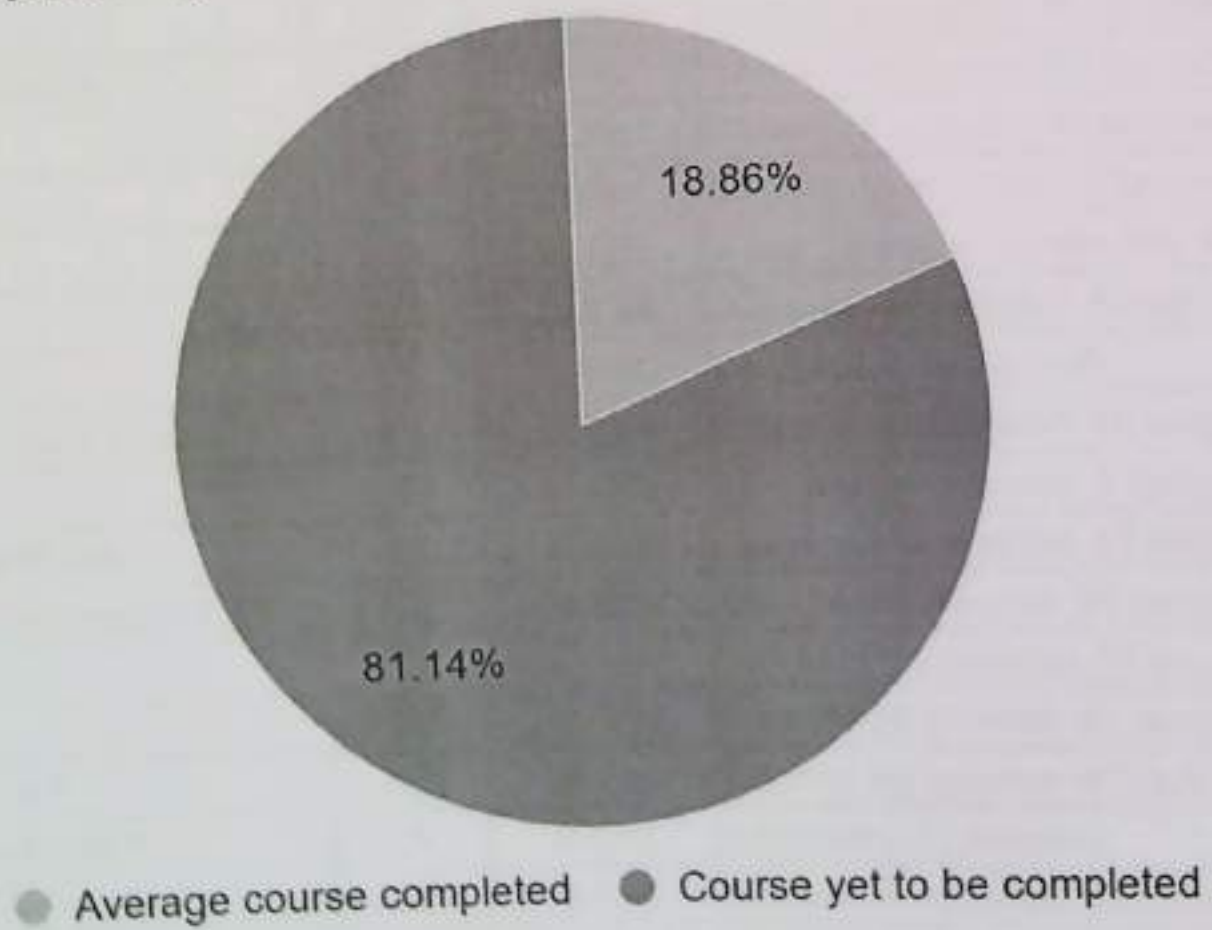

Some students might have kickstarted learning, but would not have attained the cut off score to be considered for completion of a lesson.

Course structure –

The course is structured into 11 different stages. The stages are unlocked in phases, for the students, thereby setting them a learning target. The learning duration in each stage is 6 hours.

Stage #	What's covered?
1	Fundamentals of Programming – C++
2	
3	
4	
5	
6	
7	
8	Aptitude
9	
10	
11	Recruitment Essentials

Snapshot of learning progress –

Overall snapshot

Course completion (factoring in learners who have kick-started learning)