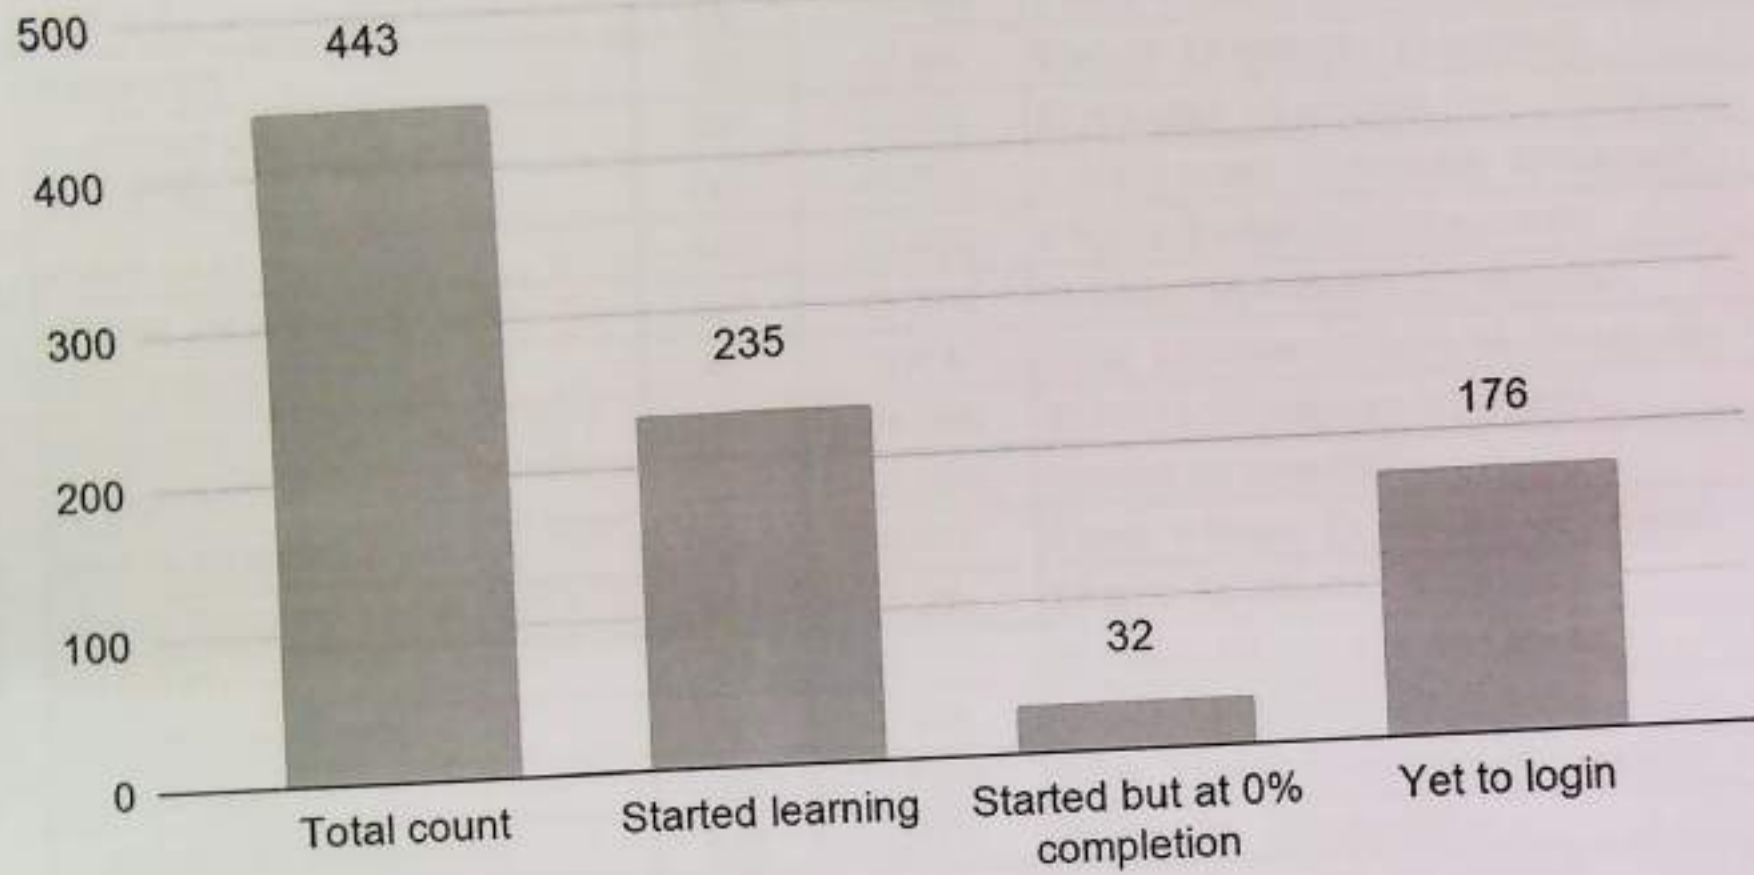

Snapshot of learning progress –

Overall snapshot